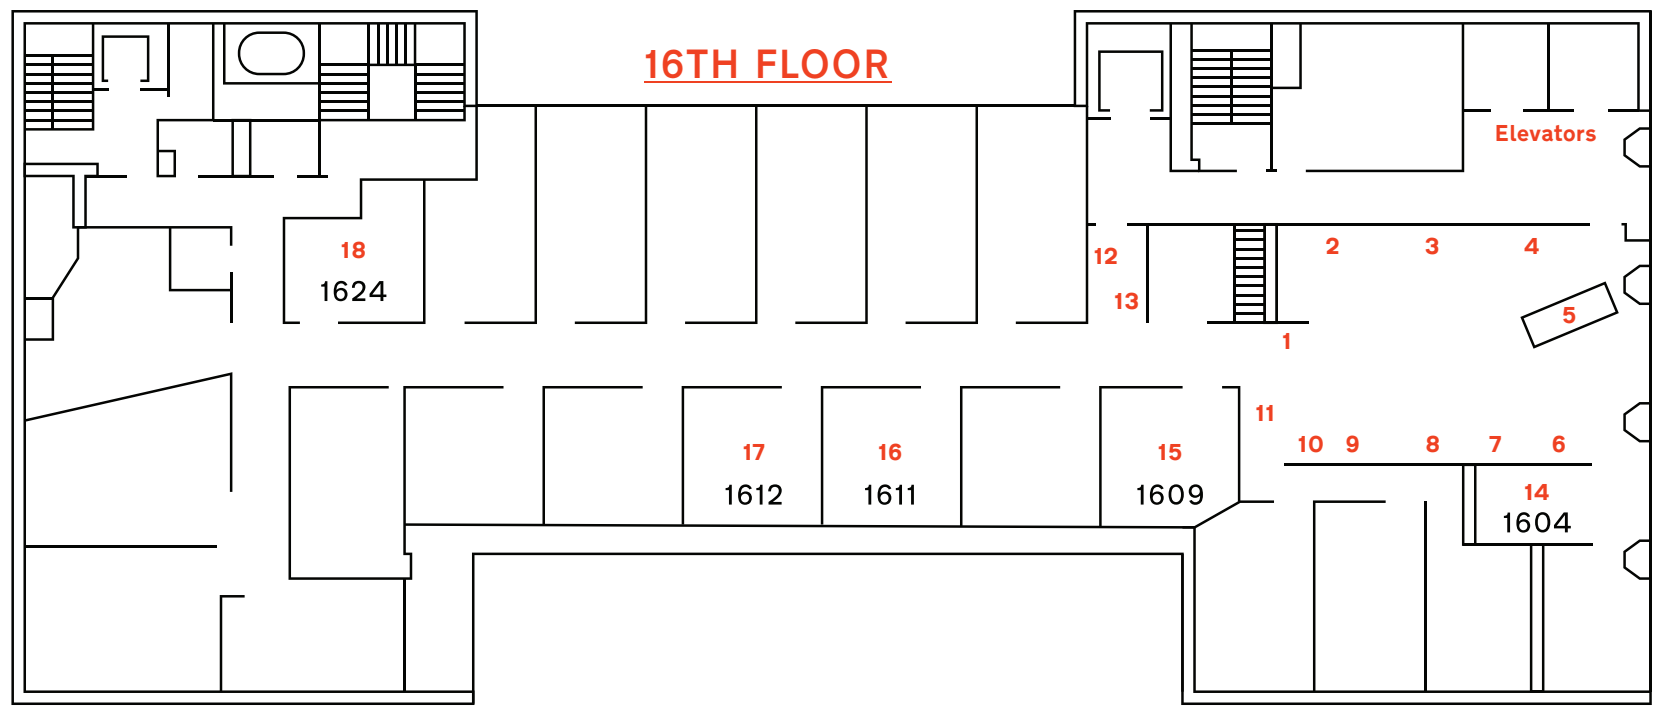

# 5.13-5.15 POST-BAC STUDIO SALON

15TH FLOOR

16TH FLOOR

17TH FLOOR

15TH FLOOR

17TH FLOOR

# 5.13-5.15 POST- BACCALAUREATE STUDIO SALON

MacLean Center  
112 S. Michigan Ave.  
floors 15, 16, and 17

## 15TH FLOOR

Vanessa Balbach  
Clarke 1, 2

Hannah Buddig 3, 4

Anne Hennessy 9

Min Ah Hong 11

Youra Lee 7, 8, 12

Wei Shen 10

Louise Smith 6